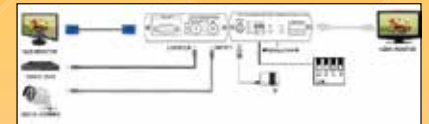

AD001UHD4
4k HD-TVI/AHD/HDCVI
to 4K HDMI Converter
with Loop Out

- Converts HD-TVI/HD-CVI/AHD signal to HDMI signal.
- BNC input supports: 1MP/1080p/4MP/5MP up to 4K (8 MP)
- HDMI output up to 4K @ 30Hz