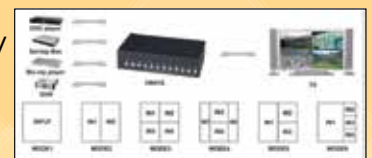

HM41E

4 x 1 HDMI Seamless Switcher & Multiviewer (for 4 x DVR's/NVR's to display in one monitor) To switch seamlessly one of four inputs and five multiview mode to one HDMI output.

- Easily control by front panel, IR remote control, RS232
- Support auto-switching function in Mode 1.
- Support different mode display: Quad, picture on picture (POP) and full screen display. Resolution: up to 1080p @ 60Hz